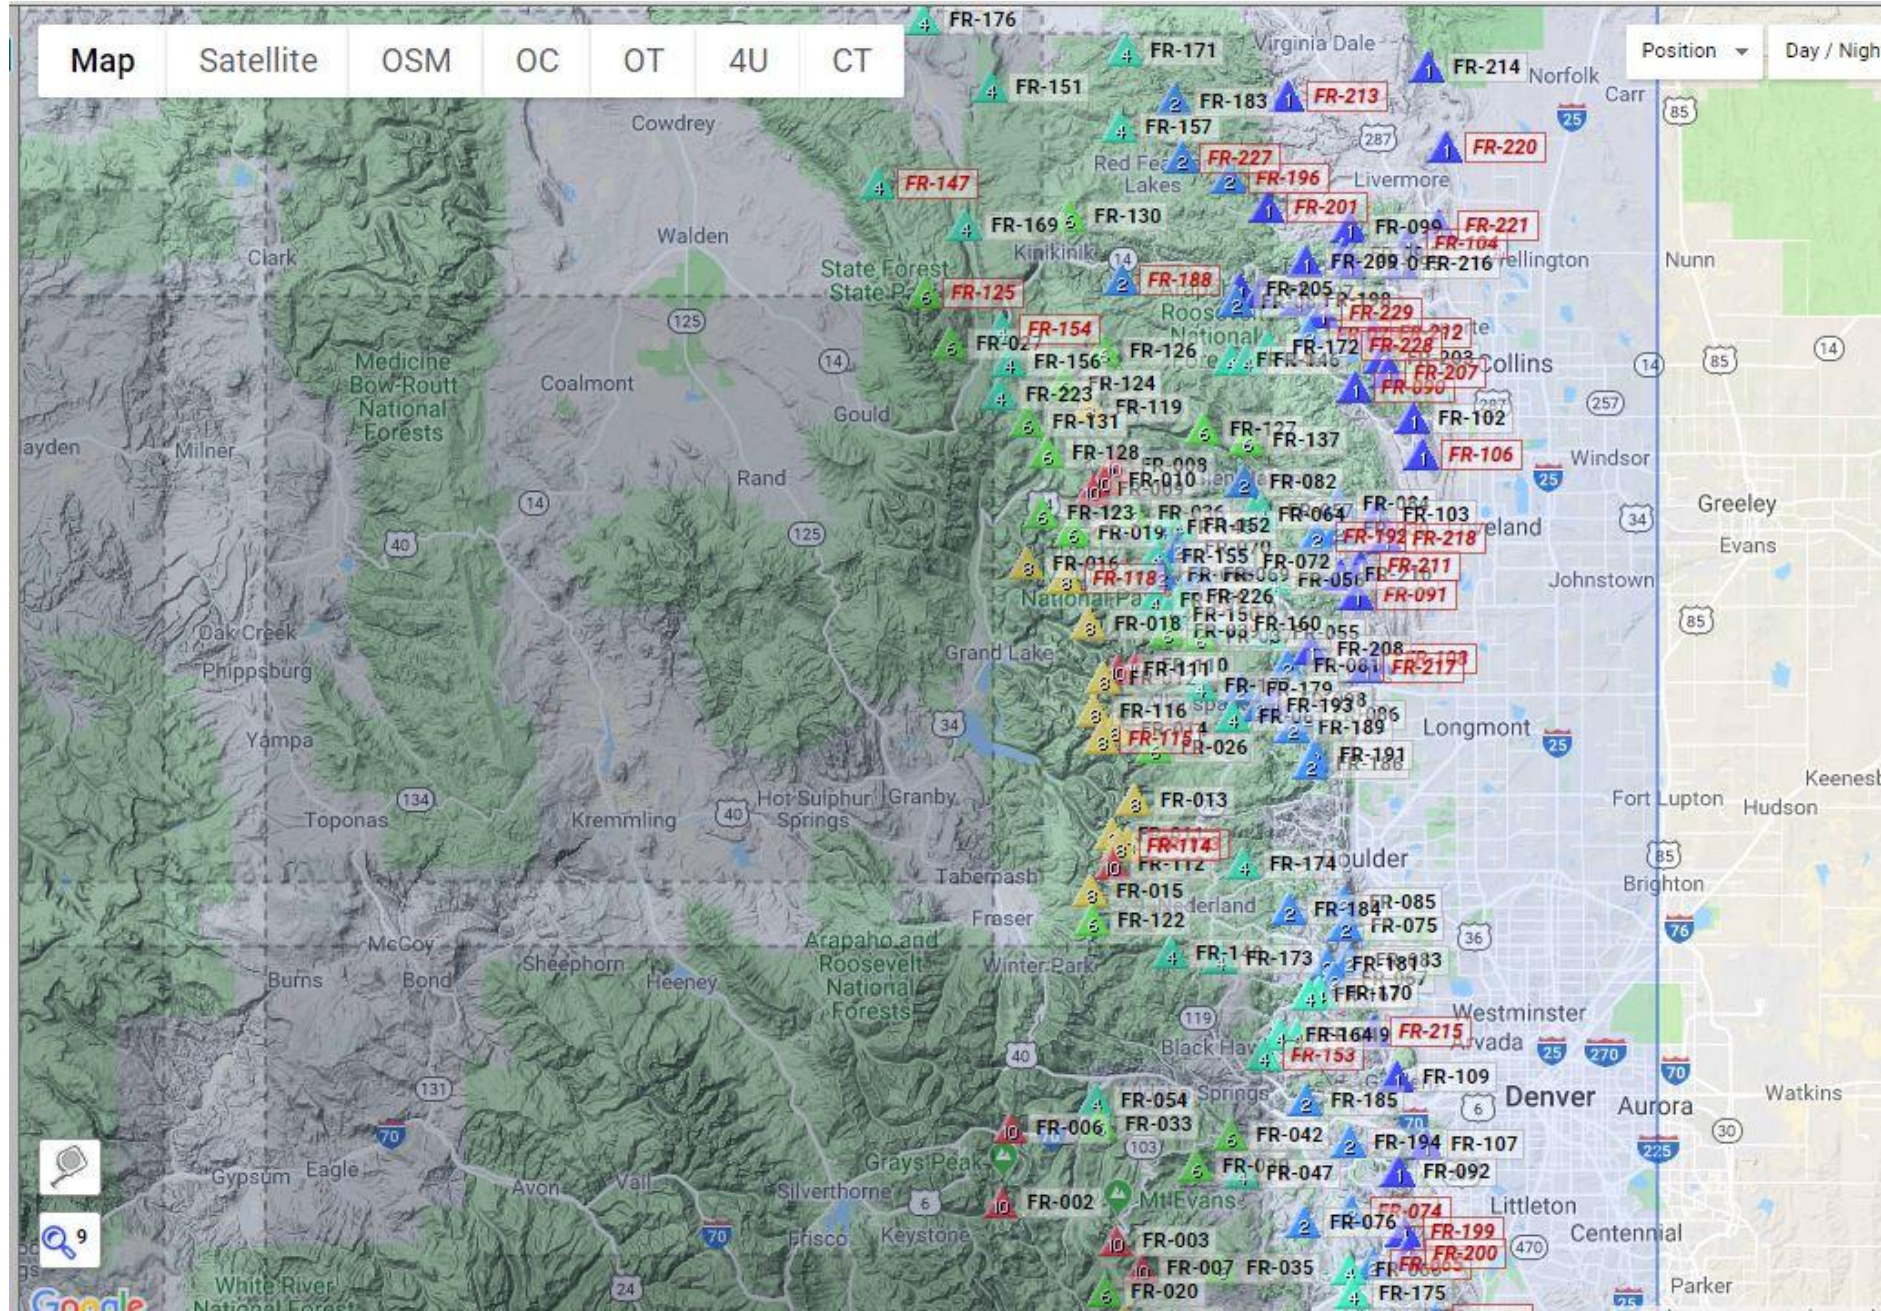

SOTA, some details: