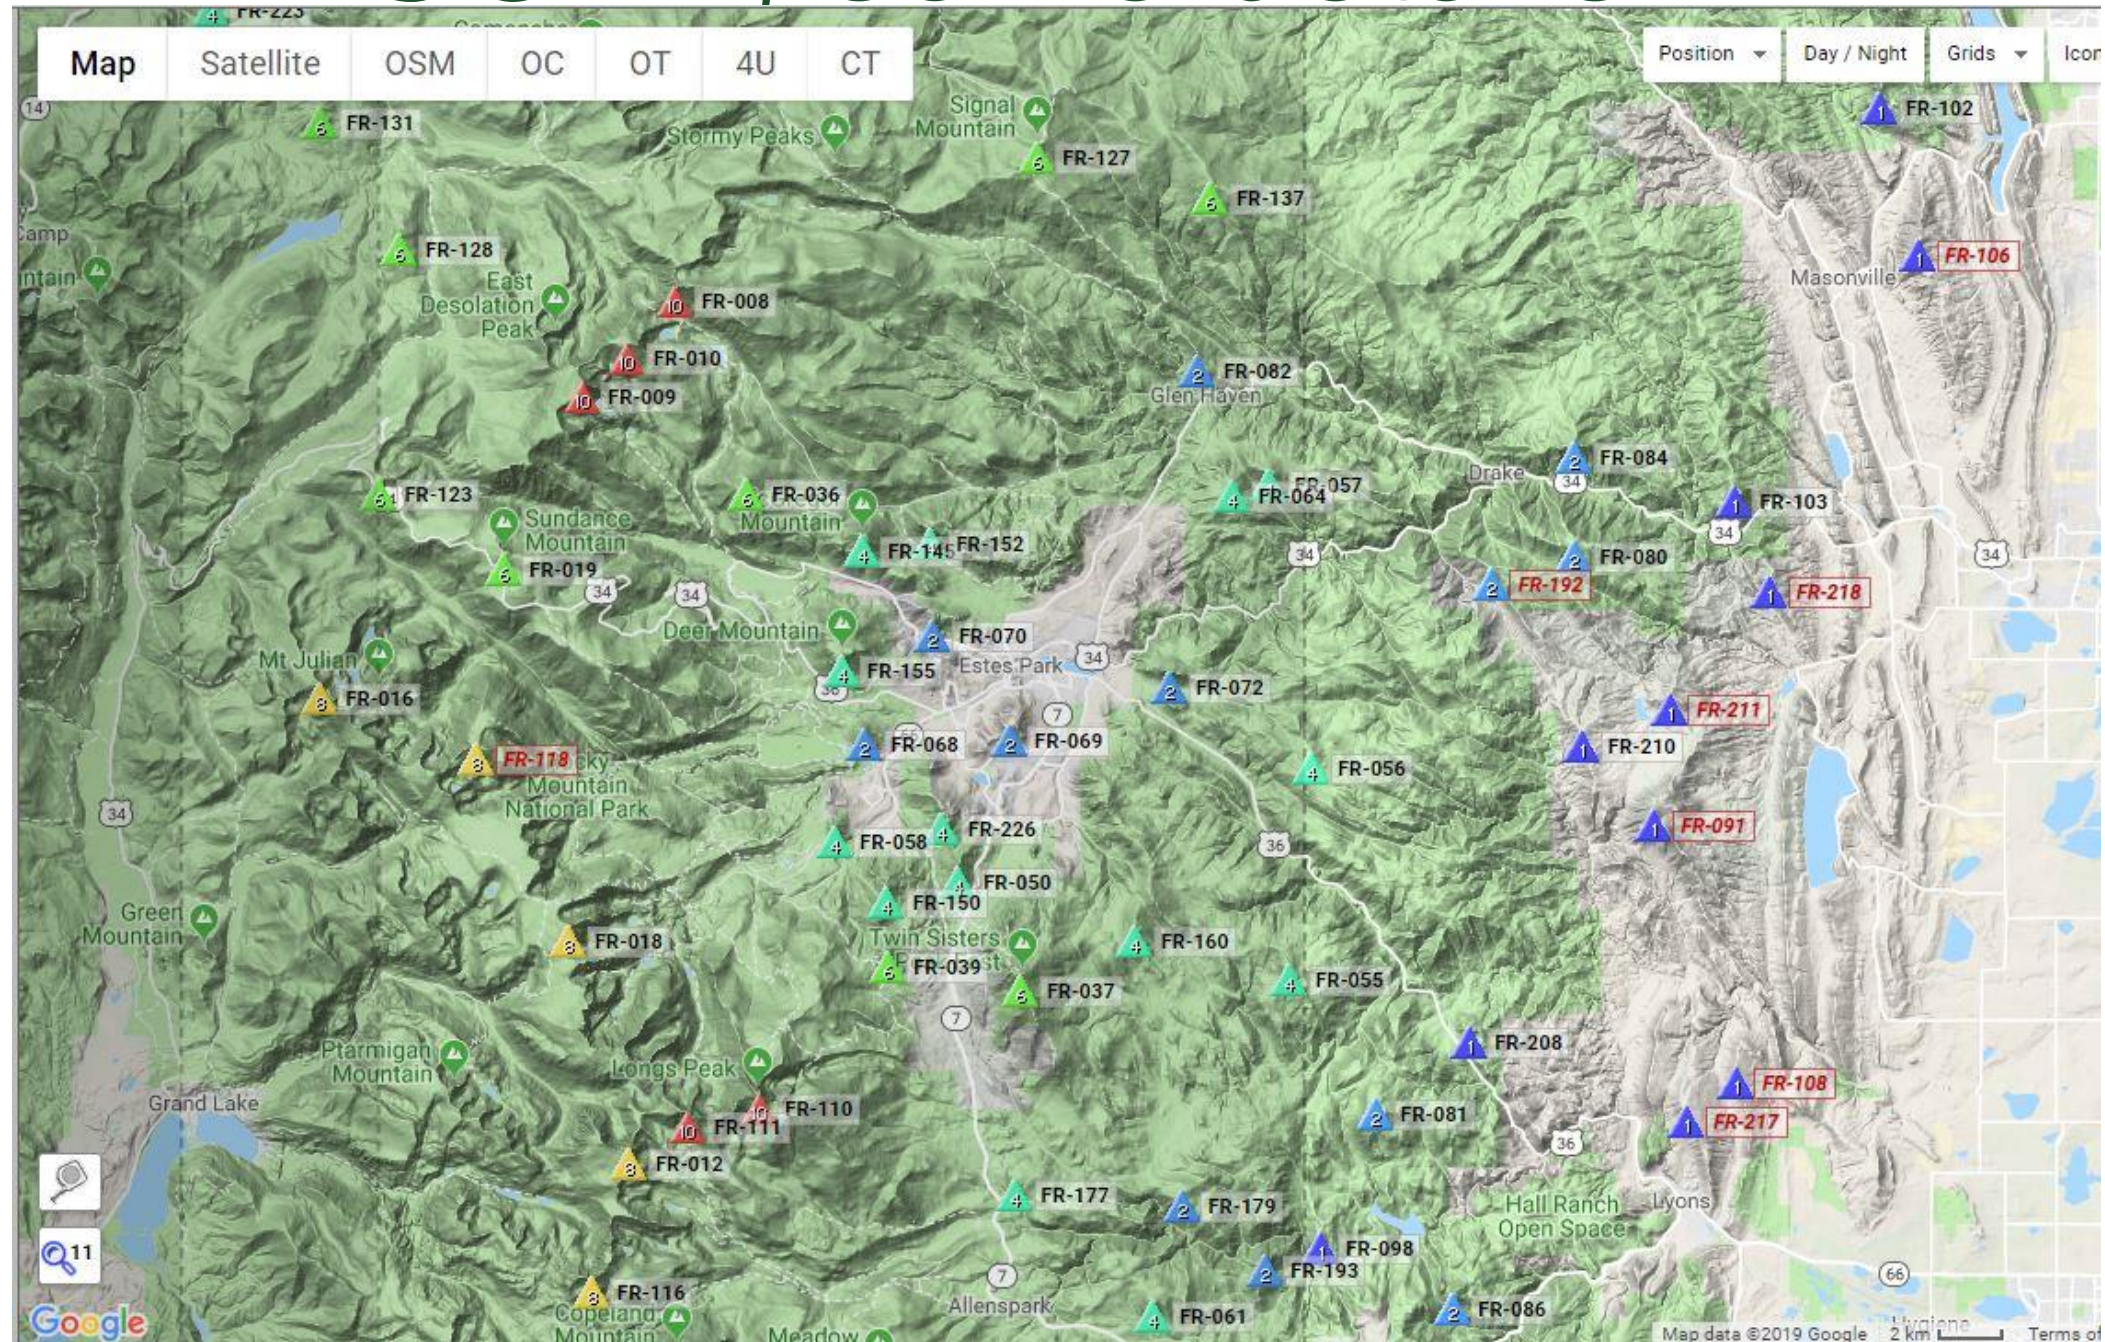

SOTA, some details:

SOTA, the points (activation):

Position	Activator Callsign	Summits	Points	Seasonal Bonus	Total Score	Avg. points per Expedition	View Log
1	KX0R	978	4028	501	4529	4.63	View
2	K5RHD	232	1799	192	1991	8.58	View
3	W0CCA	214	1643	75	1718	8.03	View
4	W00AT	331	1377	330	1707	5.16	View
5	NOTA	333	1499	189	1688	5.07	View
6	K0M0S	249	1353	186	1539	6.18	View
7	K0JQZ	280	1298	213	1511	5.40	View
8	K7PX	253	1199	309	1508	5.96	View
9	W0CP	215	1266	159	1425	6.63	View
10	W06MM	191	1296	120	1416	7.41	View
11	K00YQF	191	1010	156	1166	6.10	View
12	K00Y0B	264	1109	51	1160	4.39	View
13	KC5CW	200	1103	36	1139	5.70	View
14	K0NR	134	769	57	826	6.16	View
15	K0JJW	104	487	30	517	4.97	View
16	AD0KE	72	410	78	488	6.78	View
17	A00AX	64	352	48	400	6.25	View
18	N0BCB	78	356	36	392	5.03	View
19	W0MNA	74	391	0	391	5.28	View
20	W0ER1	71	385	0	385	5.42	View
21	N6UHB	48	268	57	325	6.77	View
22	K00PNK	43	219	60	279	6.49	View
23	N0MTN	50	224	27	251	5.02	View
24	K0BH	30	198	0	198	6.60	View
25	K16YMZ	19	168	15	183	9.63	View
26	K0ZV	25	143	24	167	6.68	View
27	K0FTC	37	152	3	155	4.19	View
28	W4XEN	27	110	18	128	4.74	View
29	K10G	26	91	15	106	4.08	View
30	N0XDW	13	87	3	90	6.92	View
31	KD2FPP	10	80	0	80	8.00	View
32	K00BV	11	66	12	78	7.09	View
33	N0YE	15	62	3	65	4.33	View
34	W0ASB	12	60	3	63	5.25	View
35	K00HNW	16	59	0	59	3.69	View
36	A18Z	11	58	0	58	5.27	View
37	AD0KI	10	53	3	56	5.60	View
38	N0EMU	7	36	15	51	7.29	View
39	W0ECE	8	49	0	49	6.13	View
40	AG5CQ	12	46	0	46	3.83	View
41	K00BTX	6	42	0	42	7.00	View
42	NK0E	8	40	0	40	5.00	View
43	K0FPX	7	30	9	39	5.57	View
=43	NOTMD	6	30	9	39	6.50	View
45	K00BIK	9	37	0	37	4.11	View
46	AF5KA	5	34	0	34	6.80	View
47	K6BFL	5	24	9	33	6.60	View
48	K9DBX	7	32	0	32	4.57	View
=48	K0DRJ	6	26	6	32	5.33	View
50	K00BLW	6	29	0	29	4.83	View
51	KF6LHX	5	28	0	28	5.60	View
=51	KM4PEH	3	28	0	28	9.33	View
53	W5AP	4	26	0	26	6.50	View
54	K10KN	6	22	3	25	4.17	View
55	K0RPH	3	24	0	24	8.00	View
=55	W0STU	3	24	0	24	8.00	View
57	KE0LJF	4	20	3	23	5.75	View
58	KN0MAP	4	18	3	21	5.25	View
=58	W0SYD	4	18	3	21	5.25	View

Filter : W0C - USA - Colorado

-All Dates-

-All Bands-

-All Modes-

Show!

Position	Activator Callsign	Summits	Points	Seasonal Bonus	Total Score	Avg. points per Expedition	View Log
1	KX0R	978	4028	501	4529	4.63	View
2	K5RHD	232	1799	192	1991	8.58	View
3	W0CCA	214	1643	75	1718	8.03	View
4	W00AT	331	1377	330	1707	5.16	View
5	NOTA	333	1499	189	1688	5.07	View
6	K0M0S	249	1353	186	1539	6.18	View
7	K0JQZ	280	1298	213	1511	5.40	View
8	K7PX	253	1199	309	1508	5.96	View
9	W0CP	215	1266	159	1425	6.63	View
10	W06MM	191	1296	120	1416	7.41	View
11	K00YQF	191	1010	156	1166	6.10	View
12	K00Y0B	264	1109	51	1160	4.39	View
13	KC5CW	200	1103	36	1139	5.70	View
14	K0NR	134	769	57	826	6.16	View
15	K0JJW	104	487	30	517	4.97	View
16	AD0KE	72	410	78	488	6.78	View