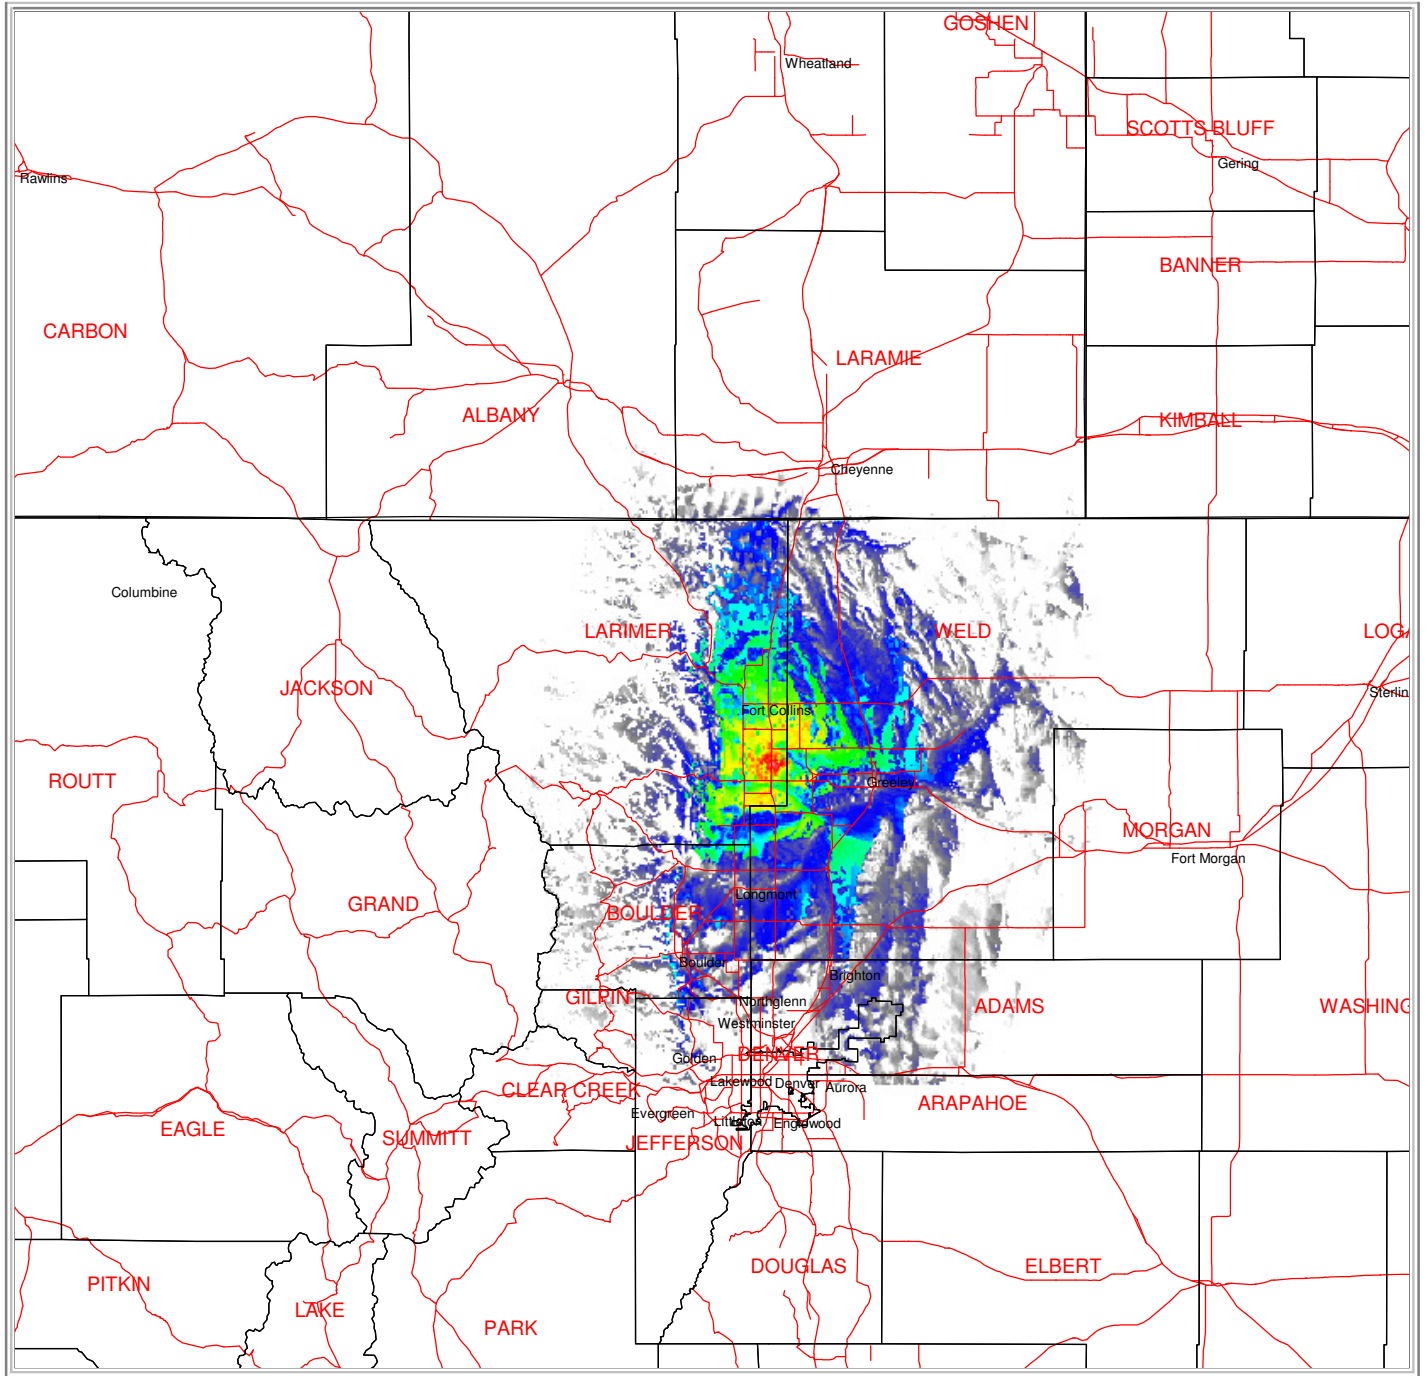

WOUPS x The Ranch x 448.025- 100hz PL

Mobile Talk In - 35W Mobile