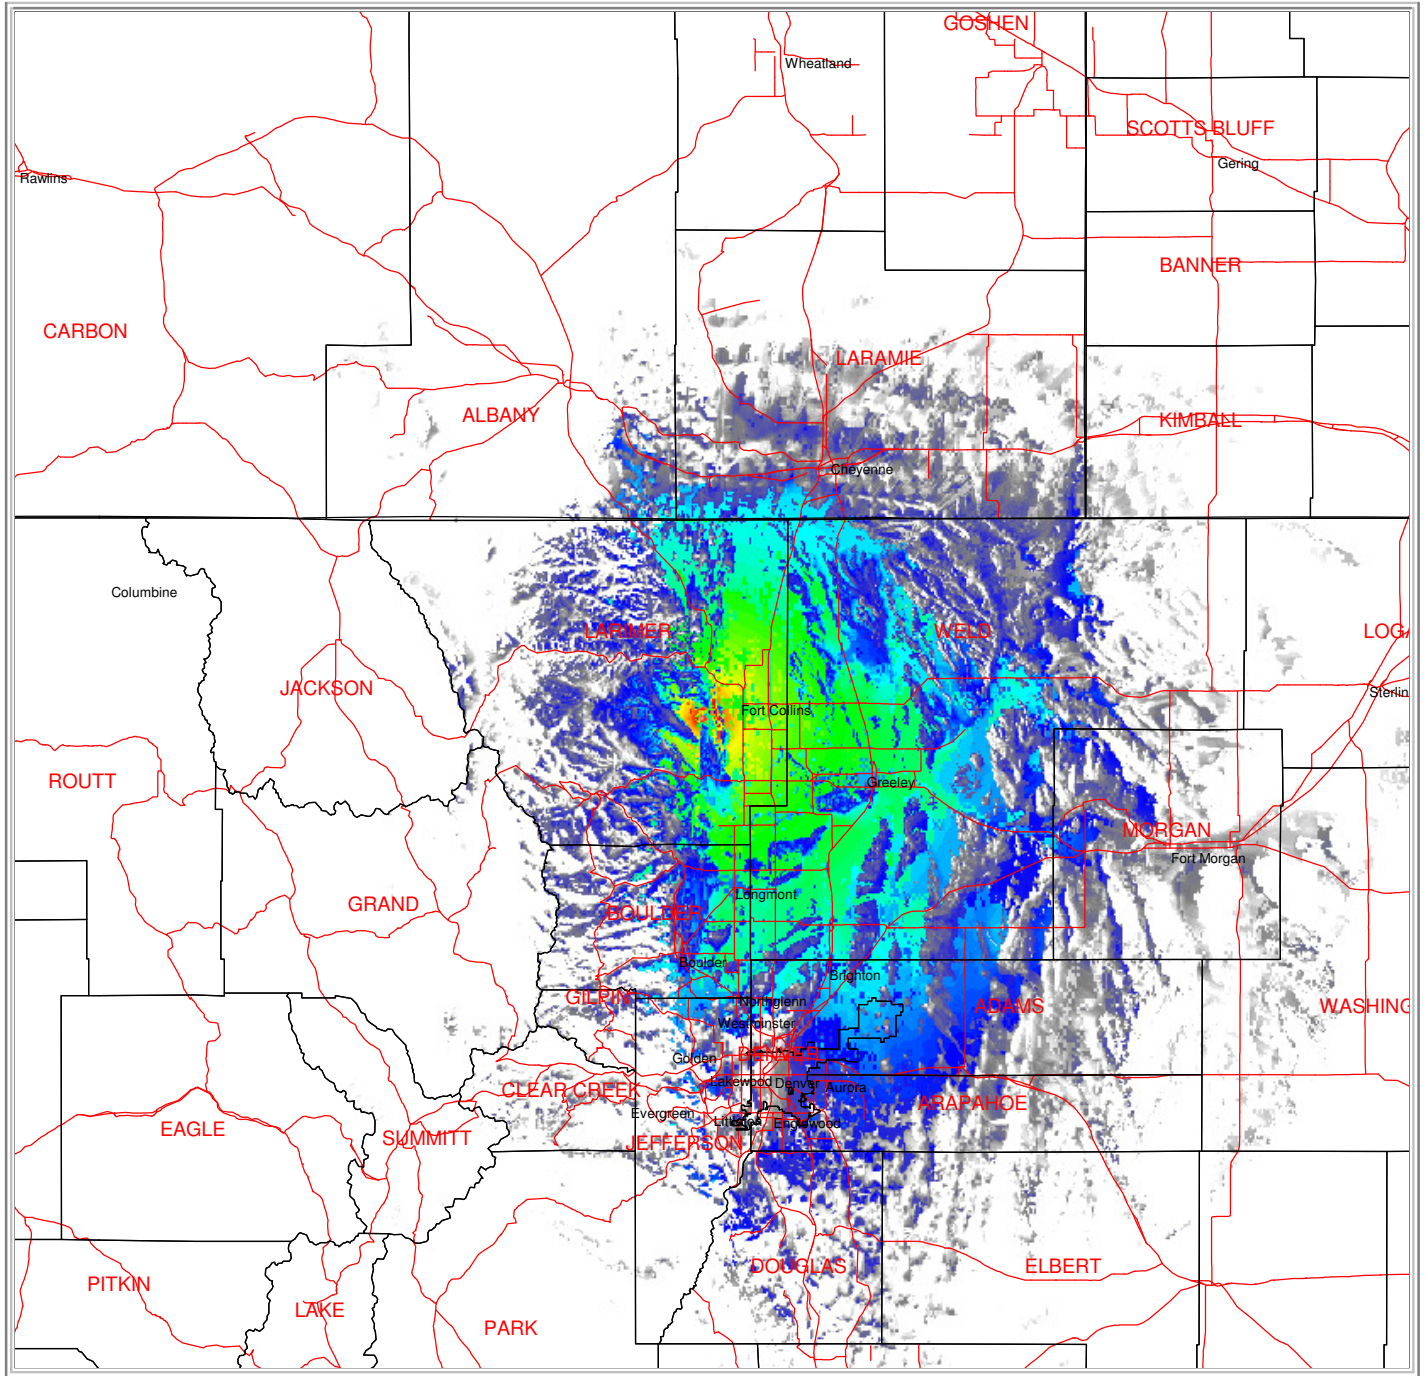

WOUPS x Horsetooth x 145.115- 100hz PL

Mobile Talk In - 35W Mobile